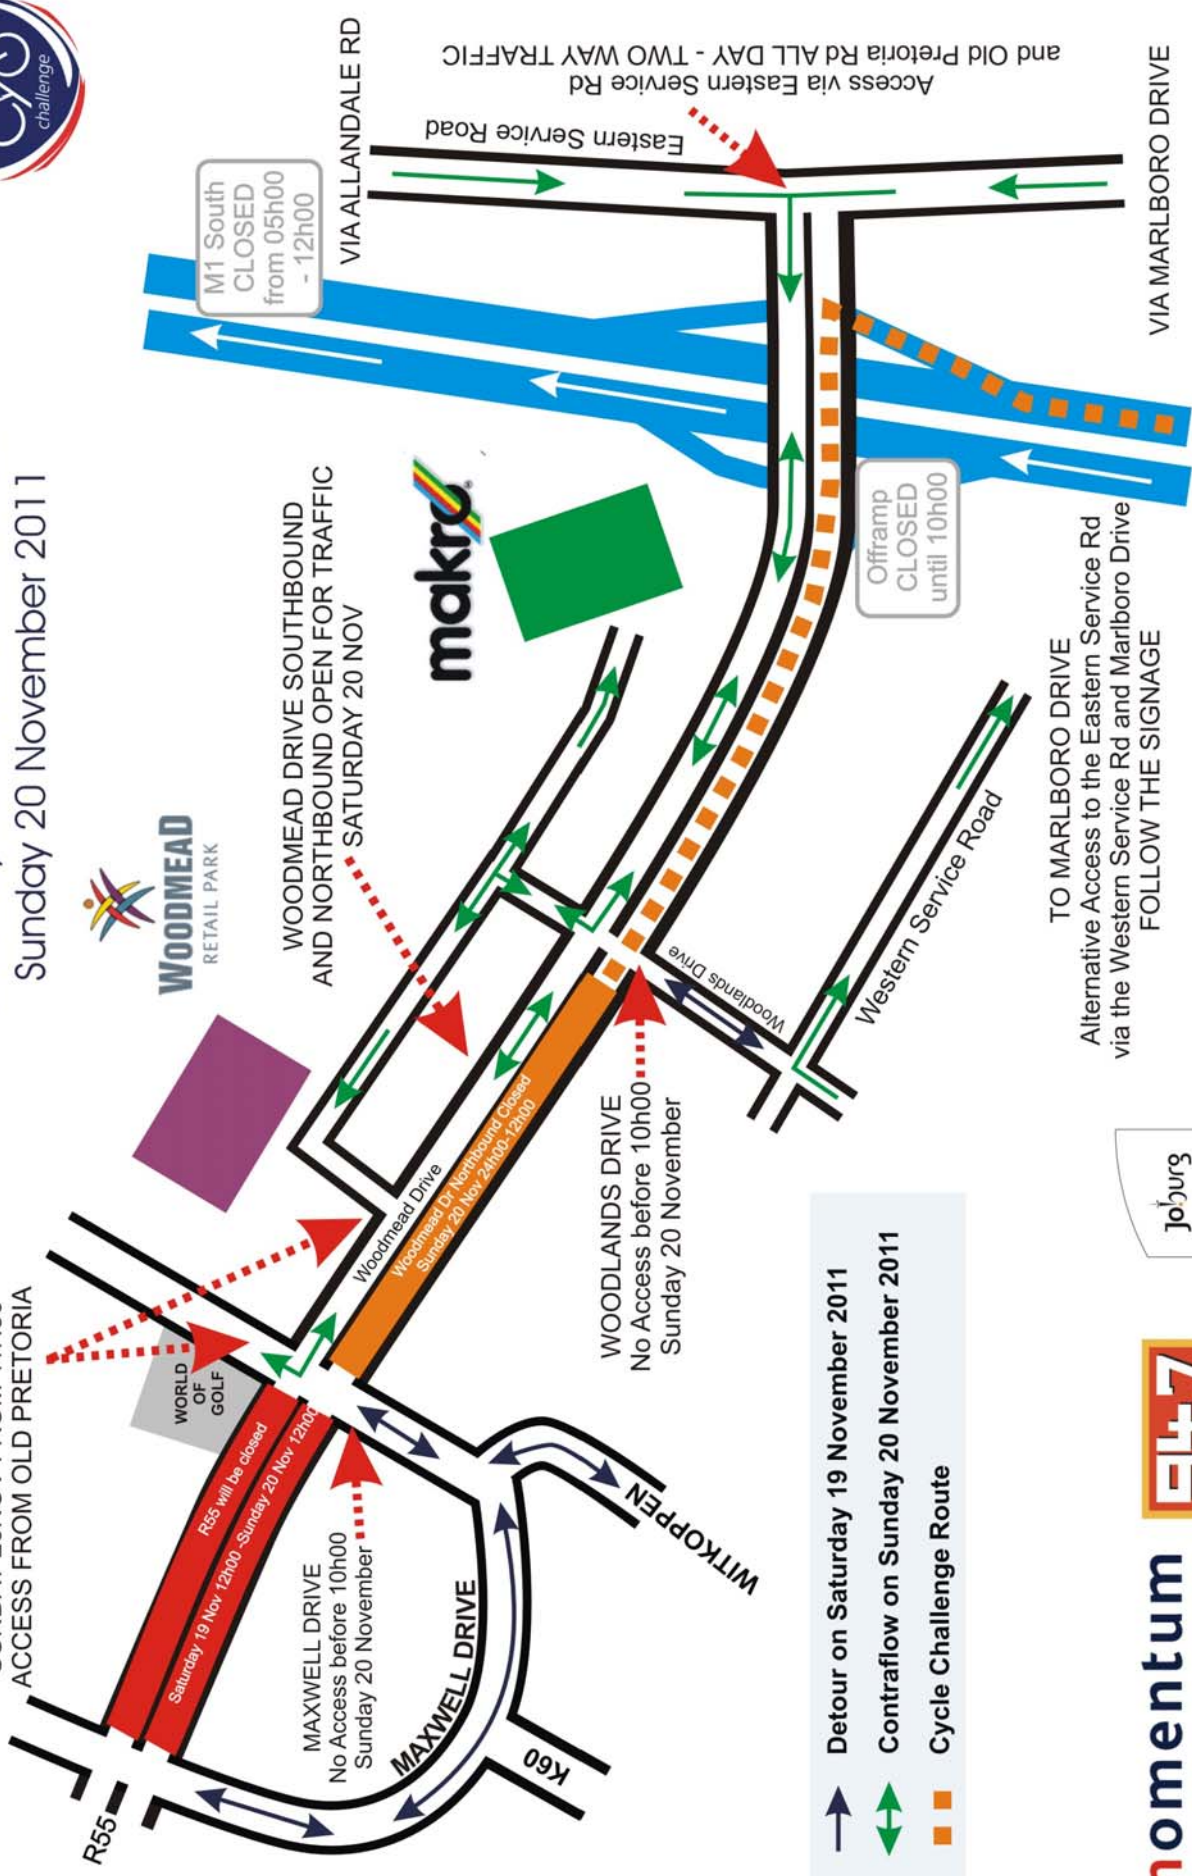

Access to Woodmead Retail Park and Makro on Saturday 19 November and on Sunday 20 November 2011

WOODMEAD DRIVE SOUTHBOUND
TWO WAY TRAFFIC
SUNDAY 20 NOV FROM 11H30
ACCESS FROM OLD PRETORIA

M1 South
CLOSED
from 05h00
- 12h00

Offramp
CLOSED
until 10h00

- Detour on Saturday 19 November 2011
- Contraflow on Sunday 20 November 2011
- Cycle Challenge Route

Access via Eastern Service Rd and Old Pretoria Rd ALL DAY - TWO WAY TRAFFIC

VIA ALLANDALE RD

VIA MARLBORO DRIVE

TO MARLBORO DRIVE
Alternative Access to the Eastern Service Rd via the Western Service Rd and Marlboro Drive
FOLLOW THE SIGNAGE

momentum