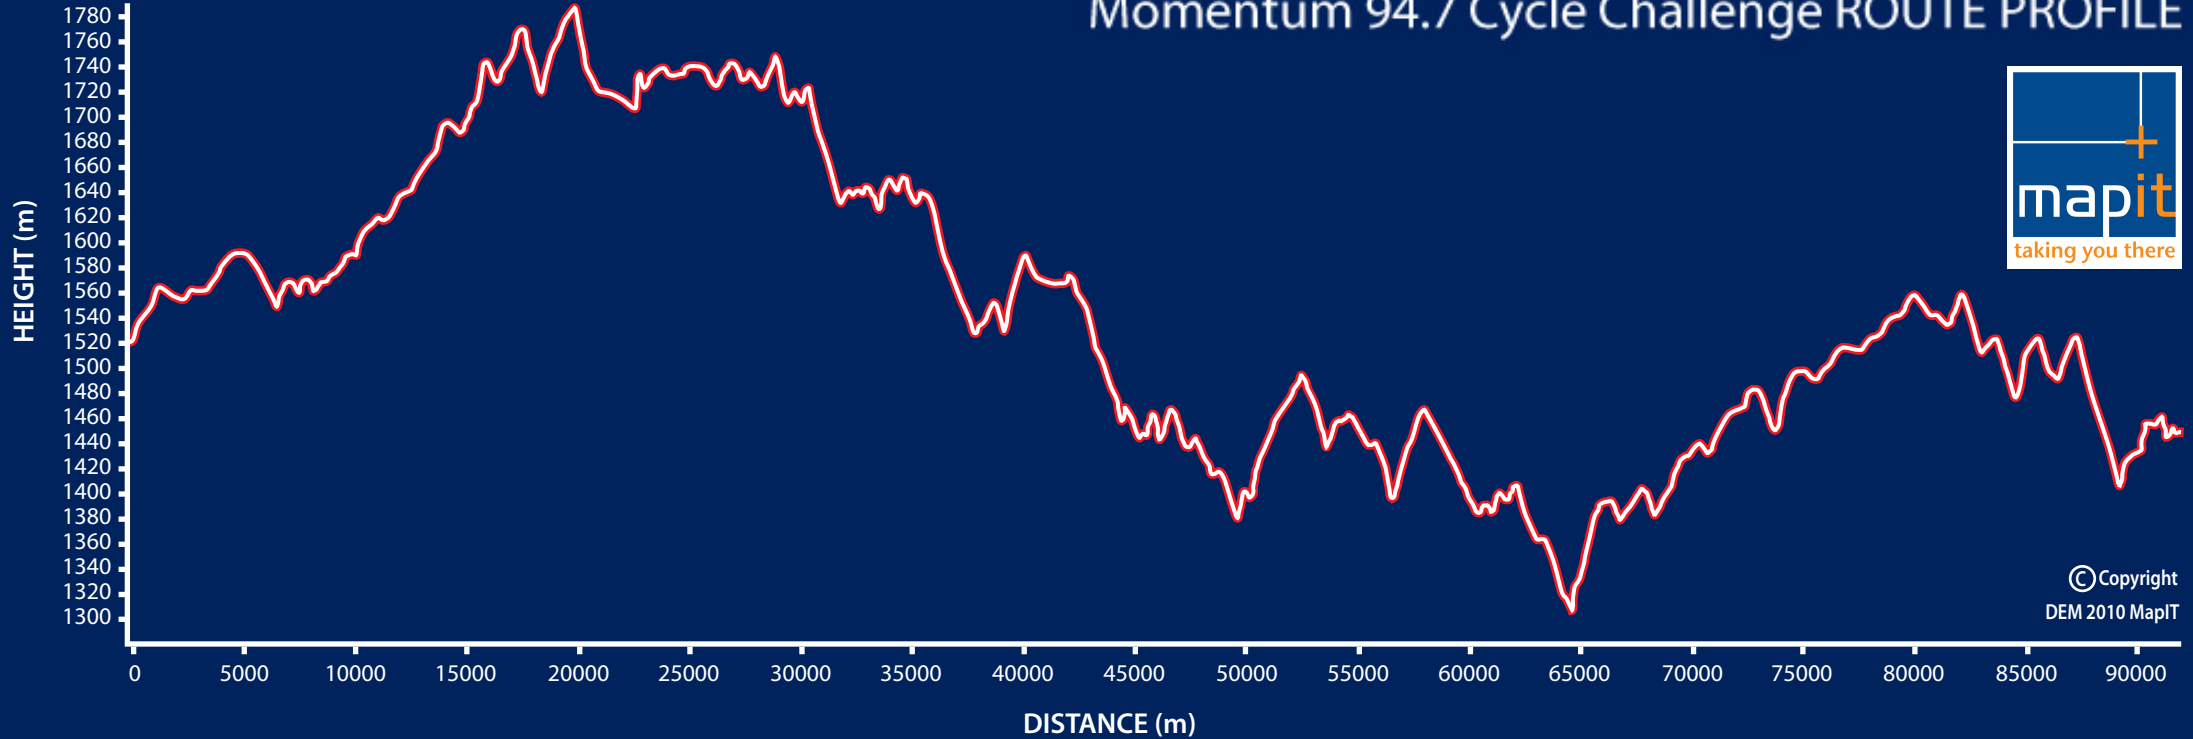

# Momentum 94.7 Cycle Challenge ROUTE PROFILE

© Copyright  
DEM 2010 MapIT