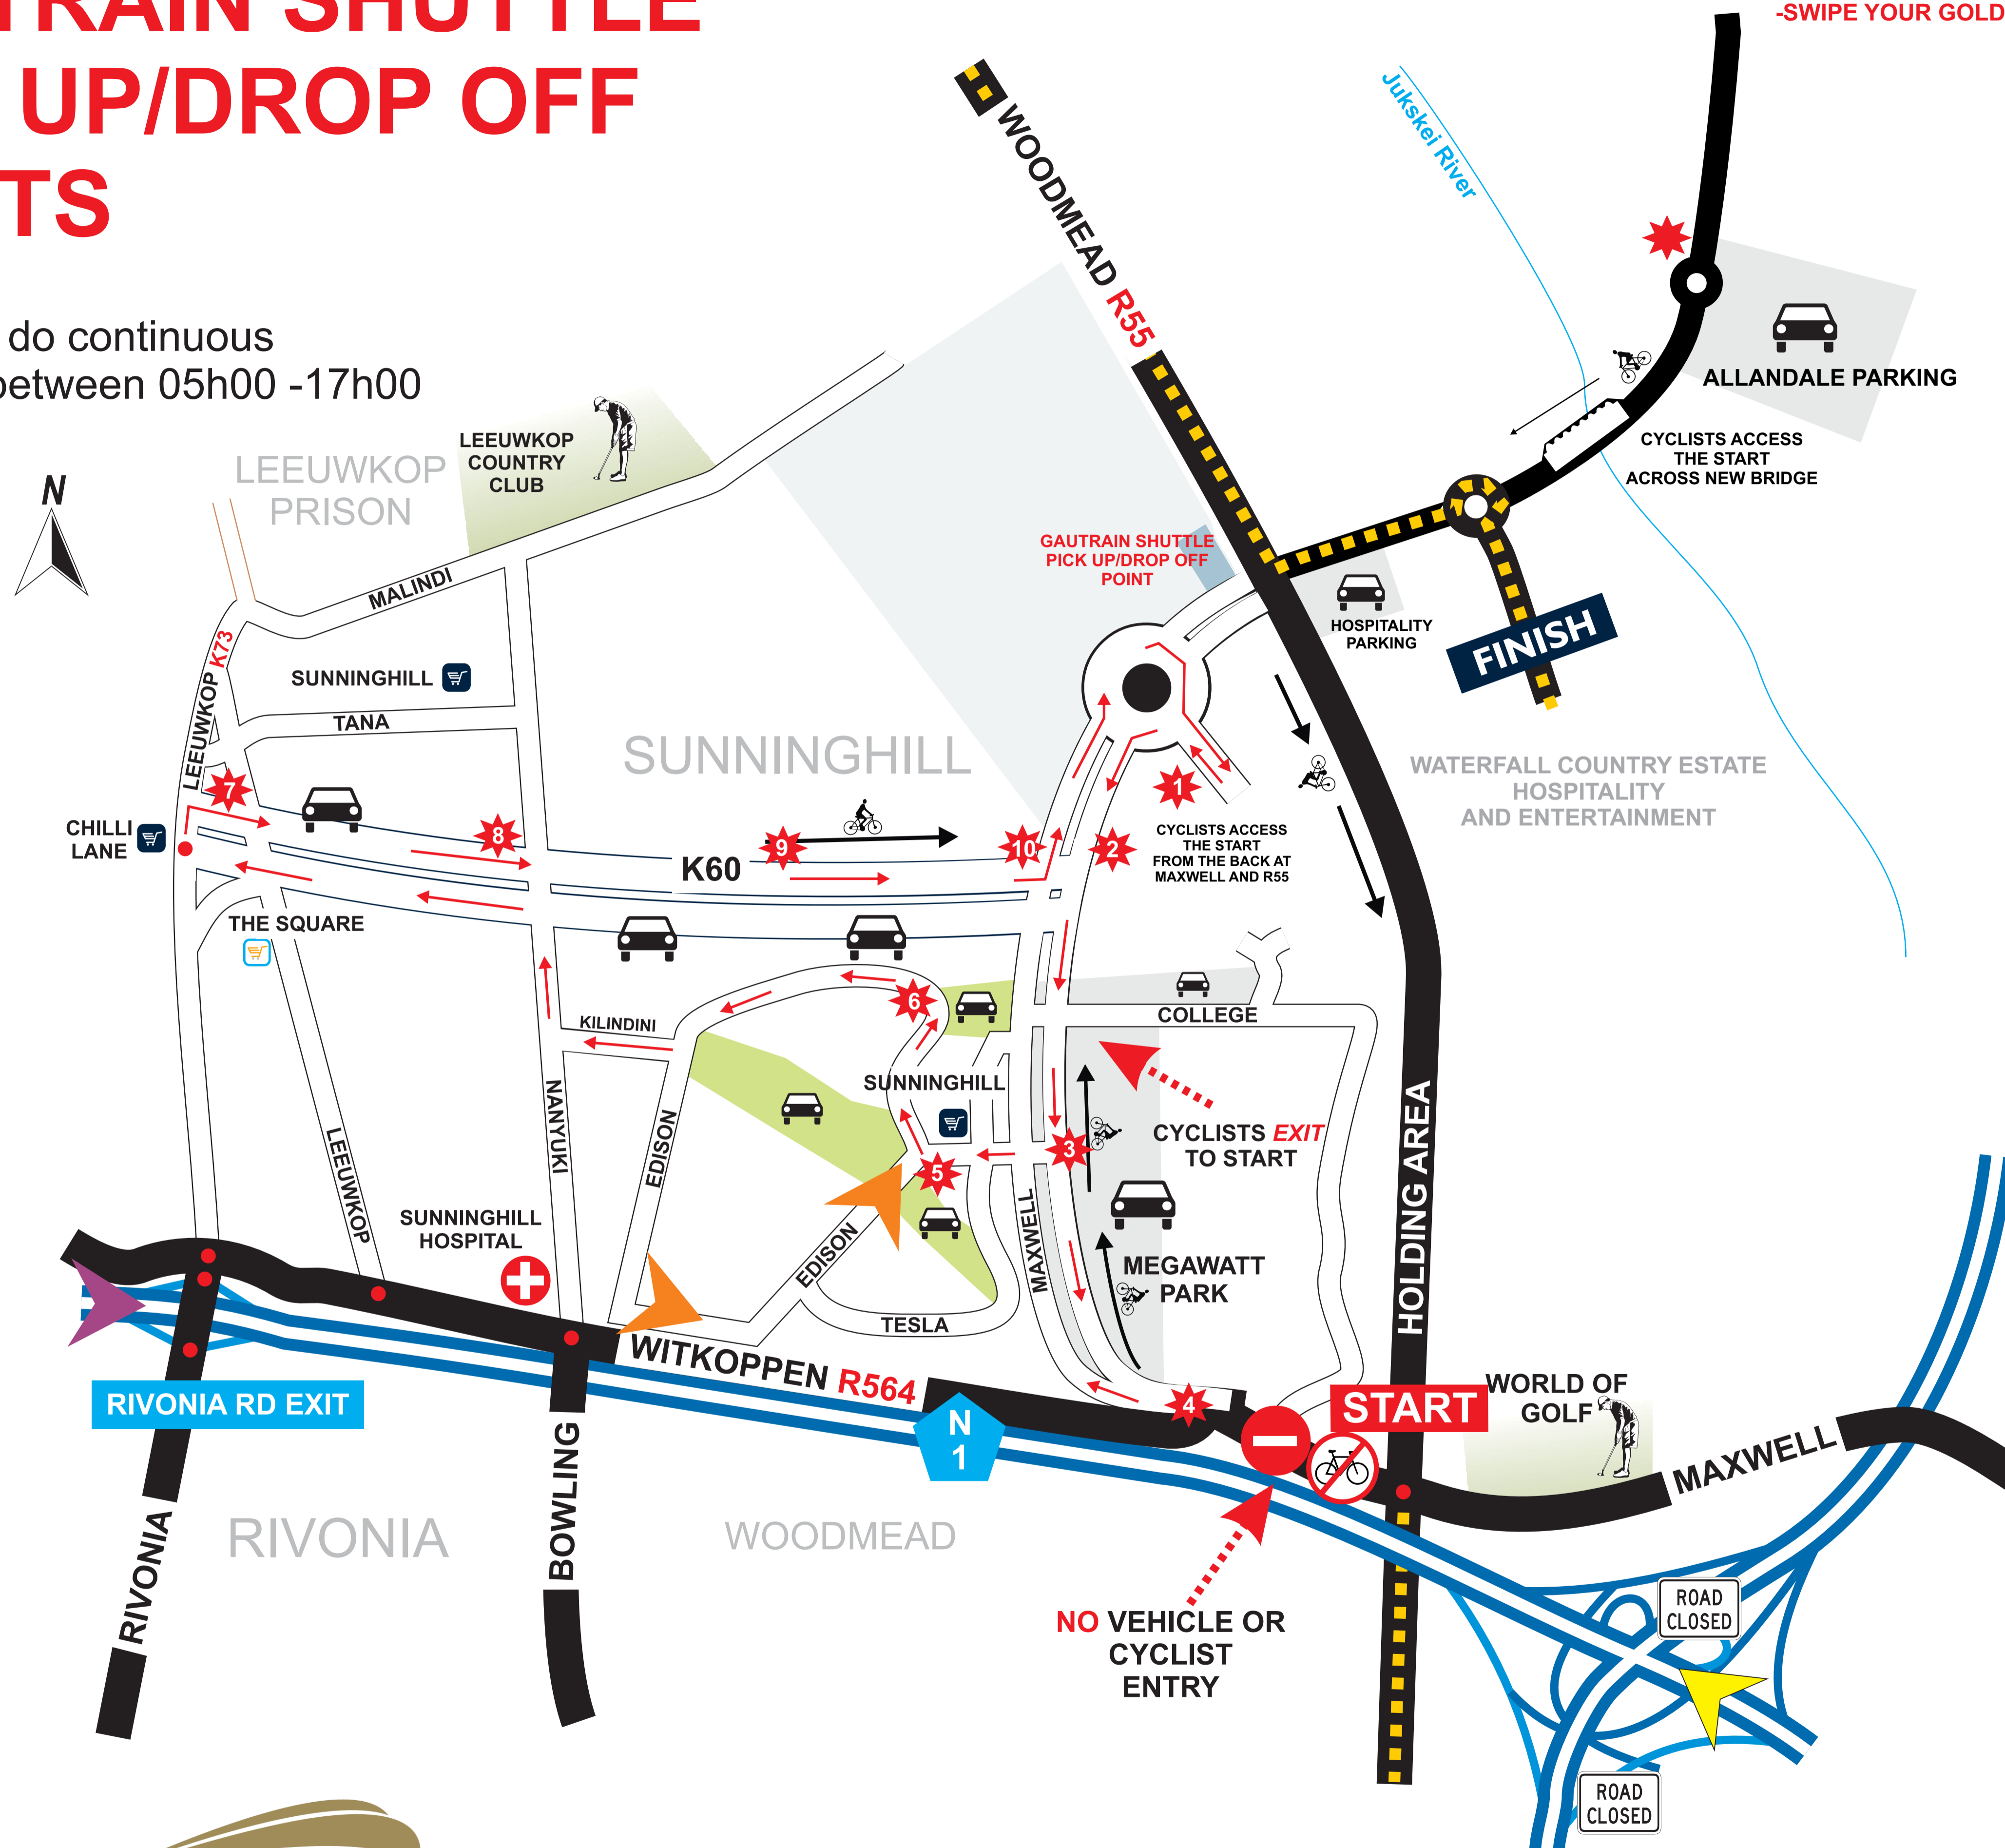

GAUTRAIN SHUTTLE PICK UP/DROP OFF POINTS

Times:
Shuttles will do continuous
round trips between 05h00 -17h00

SHUTTLES AVAILABLE
FROM MIDRAND GAUTRAIN
STATION
-SWIPE YOUR GOLD CARD HERE

-  Parking Area
-  Cycle Challenge Route
-  No Vehicle Access
-  No Access for Cyclist
-  GAUTRAIN SHUTTLE PICK UP/DROP OFF POINT